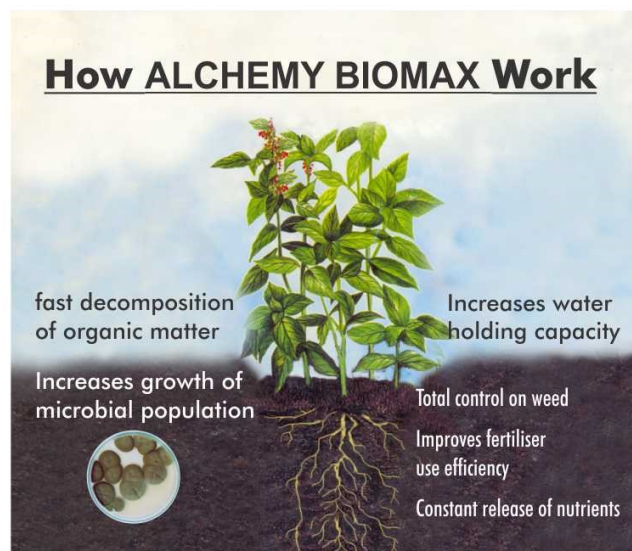

How **ALCHEMY BIOMAX** Work